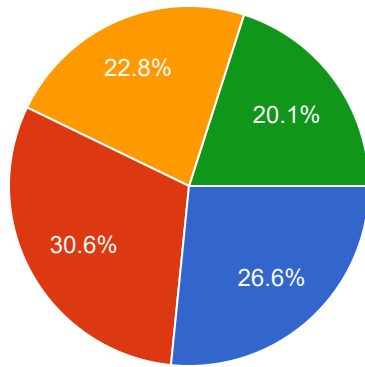

Career & Technical Education (CTE): 2024 Student Survey

2,684 responses

[Publish analytics](#)

What school do you go to?

[Copy](#)

2,684 responses

- Auburn High School
- Belvidere High School
- Belvidere North High School
- Byron High School
- Harlem Middle School
- Harlem High School
- Hononegah High School
- Guilford High School

▲ 1/2 ▼

What grade are you in?

[Copy](#)

2,658 responses

- 9
- 10
- 11
- 12

What is your gender?

Copy

2,684 responses