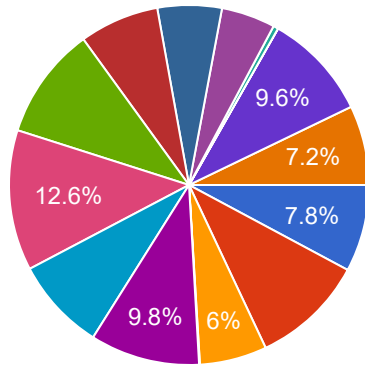

Career & Technical Education (CTE): 2024 Student Survey

2,684 responses

[Publish analytics](#)

What school do you go to?

[Copy](#)

2,684 responses

- Auburn High School
- Belvidere High School
- Belvidere North High School
- Byron High School
- Harlem Middle School
- Harlem High School
- Hononegah High School
- Guilford High School

▲ 1/2 ▼

What grade are you in?

[Copy](#)

2,658 responses

- 9
- 10
- 11
- 12

What is your gender?

Copy

2,684 responses